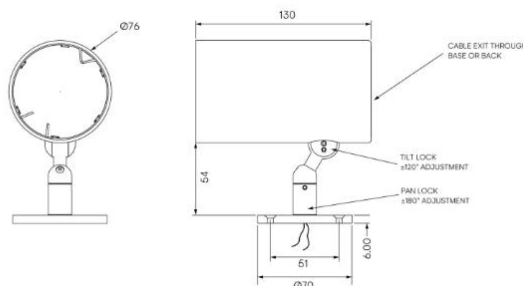

Modular high-performance, surface mounted spotlight system, for interior architectural applications such as Museums, Galleries, Retail and Workplace environments.

Engineered for exceptional durability, maintainability, re-manufacturability, and recyclability, this spotlight sets a new standard for sustainable design.

Product Description

ZTA.70.Surface.Wall Wash is constructed from extruded and precision-machined recycled aluminium, the spotlight features an anodised and powder-coated finish for enhanced durability and aesthetics. The spotlight can accommodate up to two lens accessories and multiple attachments, making it highly customisable for various lighting needs.

Key Features

- Sustainable Construction: Made from recycled aluminium with a long-lasting anodised and powder-coated finish. Specialist finishes available on request.
- Versatile Adjustment: 363° pan rotation and 130° tilt with a lockable spot.
- High-Performance Lighting: Up to 98 CRI LEDs.
- Customisable Accessories: Can house up to two lens accessories and various attachments.
- Advanced dimming options: DALI, 0-10V, DMX and Wireless dimming, down to 0.1%.