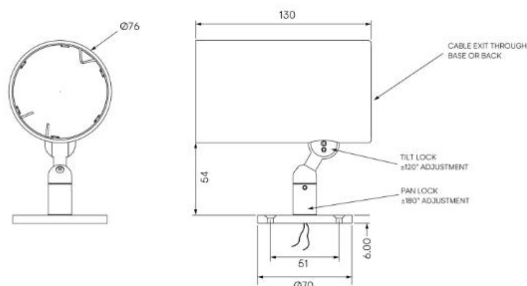

Modular high-performance, surface mounted spotlight system, for interior architectural applications such as Museums, Galleries, Retail and Workplace environments.

Engineered for exceptional durability, maintainability, re-manufacturability, and recyclability, this spotlight sets a new standard for sustainable design.

Product Description

ZTA.70.Surface.Wall Wash is constructed from extruded and precision-machined recycled aluminium, the spotlight features an anodised and powder-coated finish for enhanced durability and aesthetics. The spotlight can accommodate up to two lens accessories and multiple attachments, making it highly customisable for various lighting needs.

Key Features

- Sustainable Construction: Made from recycled aluminium with a long-lasting anodised and powder-coated finish. Specialist finishes available on request.
- Versatile Adjustment: 363° pan rotation and 130° tilt with a lockable spot.
- High-Performance Lighting: Up to 98 CRI LEDs.
- Customisable Accessories: Can house up to two lens accessories and various attachments.
- Advanced dimming options: DALI, 0-10V, DMX and Wireless dimming, down to 0.1%.