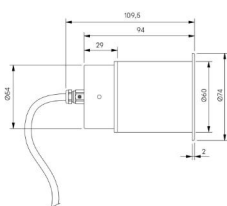

Exterior in-ground recessed fixed uplighter, for enhancing architectural details, gardens and pathways.

Product Description

The Vole is an IP66 rated fixed exterior up light, designed to highlight textures, add depth to trees, sculptures, facades and other outdoor features. Perfect for both commercial and residential applications, ideal for bringing landscapes to life after dark. Machined from recycled aluminium with an anodised finish for enhanced durability and a toughened glass lens.

Key Features

- Sustainable construction: made from recycled aluminium with a long-lasting anodised finish. Specialist finishes available on request.
- Interchangeable optics to allow Very Narrow to Wide Flood with the addition of secondary lenses to create elliptical beam options. Optional asymmetric anti-glare accessory available.
- Advanced dimming options: DALI, 0-10V, and Wireless dimming, down to 0.1%.
- High-performance lighting: up to 98 CRI LEDs.
- First fix installation sleeve available for mounting.