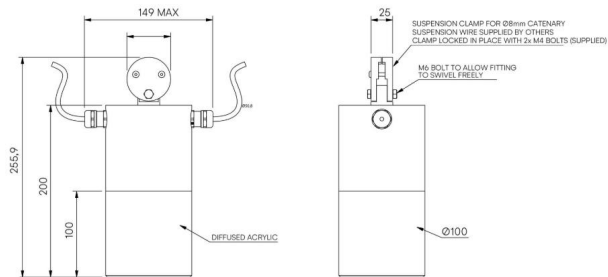

High-performance exterior lighting system, to enhance exterior architectural details and landscape illumination.

Product Description

The G-Cat is an IP66 exterior rated lighting system that offers versatile lighting options, with beam angles from narrow to flood to meet diverse project requirements.

Including frosted acrylic attachments for soft wide beam distribution and specially developed domed optics to avoid upward light spill; providing dark sky compliance.

Constructed from precision-machined recycled aluminium, the system features an anodised and powder-coated finish for enhanced durability and aesthetics.

Key Features

- Sustainable construction: made from recycled aluminium with a weather resistant long-lasting anodised and powder-coated finish. Specialist finishes available on request.
- IK10 rated.
- Adjustable beam angles with interchangeable optics.
- Specialist diffusers for soft wide distribution or to provide zero upwards light for dark sky compliance.
- Advanced dimming options: DALI, 0-10V and Wireless dimming, down to 0.1%.
- High-performance lighting: up to 98 CRI LEDs.