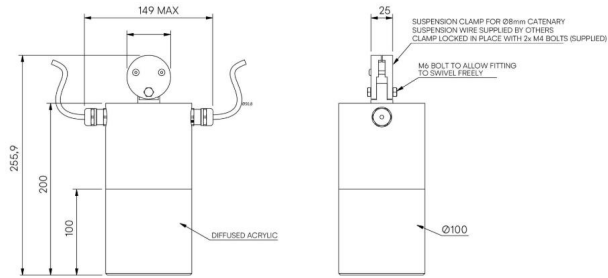

High-performance exterior lighting system, to enhance exterior architectural details and landscape illumination.

Product Description

The G-Cat is an IP66 exterior rated lighting system that offers versatile lighting options, with beam angles from narrow to flood to meet diverse project requirements.

Including frosted acrylic attachments for soft wide beam distribution and specially developed domed optics to avoid upward light spill; providing dark sky compliance.

Constructed from precision-machined recycled aluminium, the system features an anodised and powder-coated finish for enhanced durability and aesthetics.

Key Features

- Sustainable construction: made from recycled aluminium with a weather resistant long-lasting anodised and powder-coated finish. Specialist finishes available on request.
- IK10 rated.
- Adjustable beam angles with interchangeable optics.
- Specialist diffusers for soft wide distribution or to provide zero upwards light for dark sky compliance.
- Advanced dimming options: DALI, 0-10V and Wireless dimming, down to 0.1%.
- High-performance lighting: up to 98 CRI LEDs.