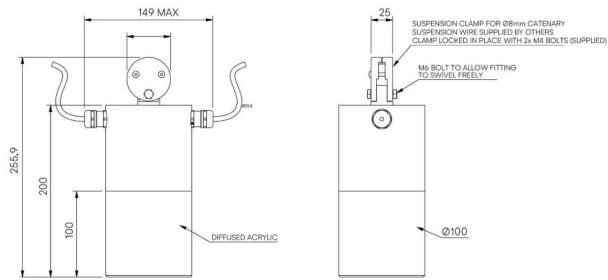

High-performance exterior lighting system, to enhance exterior architectural details and landscape illumination.

Product Description

The G-Cat is an IP66 exterior rated lighting system that offers versatile lighting options, with beam angles from narrow to flood to meet diverse project requirements.

Including frosted acrylic attachments for soft wide beam distribution and specially developed domed optics to avoid upward light spill; providing dark sky compliance.

Constructed from precision-machined recycled aluminium, the system features an anodised and powder-coated finish for enhanced durability and aesthetics.

Key Features

- Sustainable construction: made from recycled aluminium with a weather resistant long-lasting anodised and powder-coated finish. Specialist finishes available on request.
- IK10 rated.
- Adjustable beam angles with interchangeable optics.
- Specialist diffusers for soft wide distribution or to provide zero upwards light for dark sky compliance.
- Advanced dimming options: DALI, 0-10V and Wireless dimming, down to 0.1%.
- High-performance lighting: up to 98 CRI LEDs.