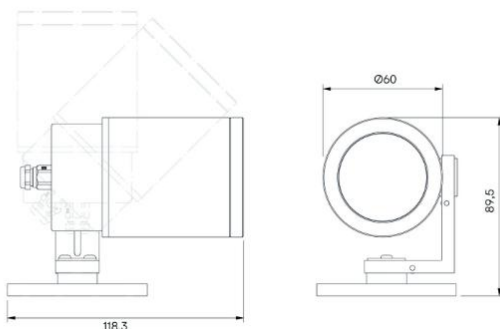

Frog Zoom

STD-000546-0022

Configured Product

Light Source

SL90

Light Source Size

6mm LES

CCT

3000K

Beam

Zoom 16.6° - 44.3°

Finish

Matt Black

High-performance exterior spotlight system, for surface mounting to illuminate exterior architectural details and landscape illumination.

Product Description

The Frog Zoom is an IP66 exterior rated, adjustable and lockable spotlight. Constructed from precision-machined recycled aluminium, the spotlight features an anodised and powder-coated finish for enhanced durability and aesthetics. Provided with Zoom optics allowing adjustment from Narrow to Wide Flood beam options.