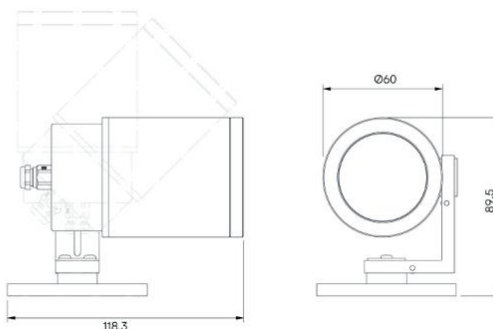

Frog Zoom

STD-000546-0021

Configured Product

Light Source

SL98

Light Source Size

6mm LES

CCT

3000K

Beam

Zoom 16.6° - 44.3°

Finish

Matt Black

High-performance exterior spotlight system, for surface mounting to illuminate exterior architectural details and landscape illumination.

Product Description

The Frog Zoom is an IP66 exterior rated, adjustable and lockable spotlight. Constructed from precision-machined recycled aluminium, the spotlight features an anodised and powder-coated finish for enhanced durability and aesthetics. Provided with Zoom optics allowing adjustment from Narrow to Wide Flood beam options.