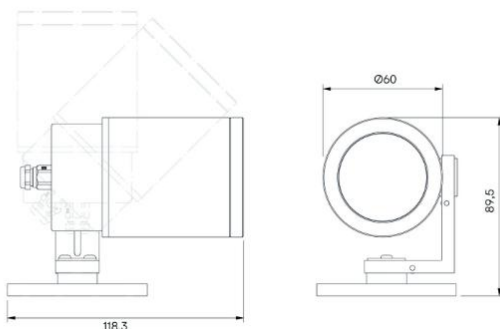

Frog Zoom

STD-000546-0020

Configured Product

Light Source

SL98

Light Source Size

6mm LES

CCT

2700K

Beam

Zoom 16.6° - 44.3°

Finish

RAL 9010 Pure White

High-performance exterior spotlight system, for surface mounting to illuminate exterior architectural details and landscape illumination.

Product Description