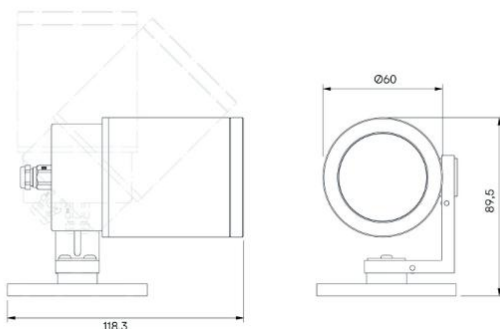

High-performance exterior spotlight system, for surface mounting to illuminate exterior architectural details and landscape illumination.

Product Description

The Frog Zoom is an IP66 exterior rated, adjustable and lockable spotlight. Constructed from precision-machined recycled aluminium, the spotlight features an anodised and powder-coated finish for enhanced durability and aesthetics. Provided with Zoom optics allowing adjustment from Narrow to Wide Flood beam options.

Key Features

- Sustainable construction: made from recycled aluminium with a weather resistant long-lasting anodised and powder-coated finish. Specialist finishes available on request.
- Zoomable beam allowing easy adjustment from Narrow to Wide Flood.
- Spike mount is also available.
- Advanced dimming options: DALI, 0-10V, DMX and Wireless dimming, down to 0.1%.
- High-performance lighting: up to 98 CRI LEDs with interchangeable optical systems.

Compliance