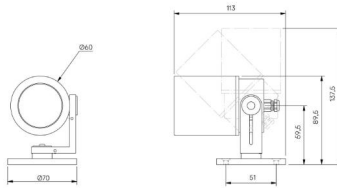

High-performance exterior spotlight system, for surface mounting to illuminate exterior architectural details and landscape illumination.

Product Description

The Frog is an IP66 exterior rated, adjustable and lockable spotlight. Constructed from precision-machined recycled aluminium, the spotlight features an anodised and powder-coated finish for enhanced durability and aesthetics. Provided with interchangeable optics from Very Narrow to Wide Flood to elliptical beams.

Key Features

- Sustainable construction: made from recycled aluminium with a weather resistant long-lasting anodised and powder-coated finish. Specialist finishes available on request.
- Fixed optics can be easily swapped from Very Narrow to Flood to elliptical beam options
- Snoot and Cowl options available.
- Tree and Spike mounted options available.
- Advanced dimming options: DALI, 0-10V, DMX and Wireless dimming, down to 0.1%.
- High-performance lighting: up to 98 CRI LEDs with interchangeable optical systems.