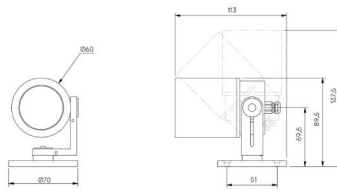

High-performance exterior spotlight system, for surface mounting to illuminate exterior architectural details and landscape illumination.

Product Description

The Frog is an IP66 exterior rated, adjustable and lockable spotlight. Constructed from precision-machined recycled aluminium, the spotlight features an anodised and powder-coated finish for enhanced durability and aesthetics. Provided with interchangeable optics from Very Narrow to Wide Flood to elliptical beams.

Key Features

- Sustainable construction: made from recycled aluminium with a weather resistant long-lasting anodised and powder-coated finish. Specialist finishes available on request.
- Fixed optics can be easily swapped from Very Narrow to Flood to elliptical beam options
- Snoot and Cowl options available.
- Tree and Spike mounted options available.
- Advanced dimming options: DALI, 0-10V, DMX and Wireless dimming, down to 0.1%.
- High-performance lighting: up to 98 CRI LEDs with interchangeable optical systems.