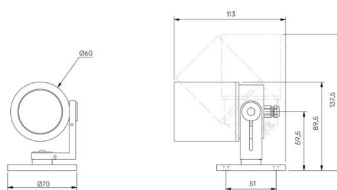

High-performance exterior spotlight system, for surface mounting to illuminate exterior architectural details and landscape illumination.

Product Description

The Frog is an IP66 exterior rated, adjustable and lockable spotlight. Constructed from precision-machined recycled aluminium, the spotlight features an anodised and powder-coated finish for enhanced durability and aesthetics. Provided with interchangeable optics from Very Narrow to Wide Flood to elliptical beams.

Key Features

- Sustainable construction: made from recycled aluminium with a weather resistant long-lasting anodised and powder-coated finish. Specialist finishes available on request.
- Fixed optics can be easily swapped from Very Narrow to Flood to elliptical beam options
- Snoot and Cowl options available.
- Tree and Spike mounted options available.
- Advanced dimming options: DALI, 0-10V, DMX and Wireless dimming, down to 0.1%.
- High-performance lighting: up to 98 CRI LEDs with interchangeable optical systems.