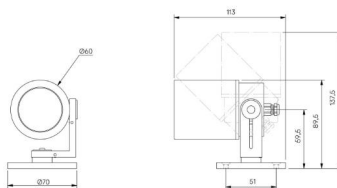

High-performance exterior spotlight system, for surface mounting to illuminate exterior architectural details and landscape illumination.

Product Description

The Frog is an IP66 exterior rated, adjustable and lockable spotlight. Constructed from precision-machined recycled aluminium, the spotlight features an anodised and powder-coated finish for enhanced durability and aesthetics. Provided with interchangeable optics from Very Narrow to Wide Flood to elliptical beams.

Key Features

- Sustainable construction: made from recycled aluminium with a weather resistant long-lasting anodised and powder-coated finish. Specialist finishes available on request.
- Fixed optics can be easily swapped from Very Narrow to Flood to elliptical beam options
- Snoot and Cowl options available.
- Tree and Spike mounted options available.
- Advanced dimming options: DALI, 0-10V, DMX and Wireless dimming, down to 0.1%.
- High-performance lighting: up to 98 CRI LEDs with interchangeable optical systems.