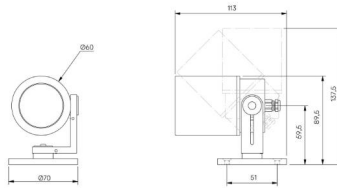

High-performance exterior spotlight system, for surface mounting to illuminate exterior architectural details and landscape illumination.

Product Description

The Frog is an IP66 exterior rated, adjustable and lockable spotlight. Constructed from precision-machined recycled aluminium, the spotlight features an anodised and powder-coated finish for enhanced durability and aesthetics. Provided with interchangeable optics from Very Narrow to Wide Flood to elliptical beams.

Key Features

- Sustainable construction: made from recycled aluminium with a weather resistant long-lasting anodised and powder-coated finish. Specialist finishes available on request.
- Fixed optics can be easily swapped from Very Narrow to Flood to elliptical beam options
- Snoot and Cowl options available.
- Tree and Spike mounted options available.
- Advanced dimming options: DALI, 0-10V, DMX and Wireless dimming, down to 0.1%.
- High-performance lighting: up to 98 CRI LEDs with interchangeable optical systems.