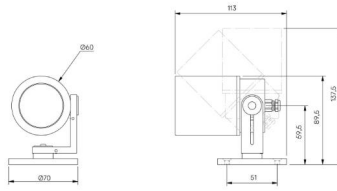

High-performance exterior spotlight system, for surface mounting to illuminate exterior architectural details and landscape illumination.

Product Description

The Frog is an IP66 exterior rated, adjustable and lockable spotlight. Constructed from precision-machined recycled aluminium, the spotlight features an anodised and powder-coated finish for enhanced durability and aesthetics. Provided with interchangeable optics from Very Narrow to Wide Flood to elliptical beams.

Key Features

- Sustainable construction: made from recycled aluminium with a weather resistant long-lasting anodised and powder-coated finish. Specialist finishes available on request.
- Fixed optics can be easily swapped from Very Narrow to Flood to elliptical beam options
- Snoot and Cowl options available.
- Tree and Spike mounted options available.
- Advanced dimming options: DALI, 0-10V, DMX and Wireless dimming, down to 0.1%.
- High-performance lighting: up to 98 CRI LEDs with interchangeable optical systems.