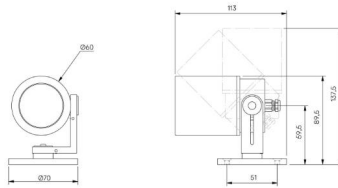

High-performance exterior spotlight system, for surface mounting to illuminate exterior architectural details and landscape illumination.

Product Description

The Frog is an IP66 exterior rated, adjustable and lockable spotlight. Constructed from precision-machined recycled aluminium, the spotlight features an anodised and powder-coated finish for enhanced durability and aesthetics. Provided with interchangeable optics from Very Narrow to Wide Flood to elliptical beams.

Key Features

- Sustainable construction: made from recycled aluminium with a weather resistant long-lasting anodised and powder-coated finish. Specialist finishes available on request.
- Fixed optics can be easily swapped from Very Narrow to Flood to elliptical beam options
- Snoot and Cowl options available.
- Tree and Spike mounted options available.
- Advanced dimming options: DALI, 0-10V, DMX and Wireless dimming, down to 0.1%.
- High-performance lighting: up to 98 CRI LEDs with interchangeable optical systems.