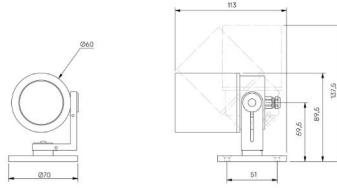

High-performance exterior spotlight system, for surface mounting to illuminate exterior architectural details and landscape illumination.

Product Description

The Frog is an IP66 exterior rated, adjustable and lockable spotlight. Constructed from precision-machined recycled aluminium, the spotlight features an anodised and powder-coated finish for enhanced durability and aesthetics. Provided with interchangeable optics from Very Narrow to Wide Flood to elliptical beams.

Key Features

- Sustainable construction: made from recycled aluminium with a weather resistant long-lasting anodised and powder-coated finish. Specialist finishes available on request.
- Fixed optics can be easily swapped from Very Narrow to Flood to elliptical beam options
- Snoot and Cowl options available.
- Tree and Spike mounted options available.
- Advanced dimming options: DALI, 0-10V, DMX and Wireless dimming, down to 0.1%.
- High-performance lighting: up to 98 CRI LEDs with interchangeable optical systems.