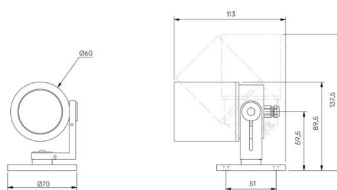

Without accessories

High-performance exterior spotlight system, for surface mounting to illuminate exterior architectural details and landscape illumination.

Product Description

The Frog is an IP66 exterior rated, adjustable and lockable spotlight. Constructed from precision-machined recycled aluminium, the spotlight features an anodised and powder-coated finish for enhanced durability and aesthetics. Provided with interchangeable optics from Very Narrow to Wide Flood to elliptical beams.