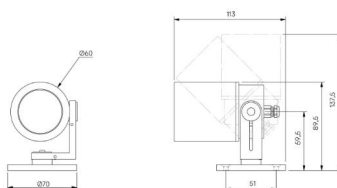

High-performance exterior spotlight system, for surface mounting to illuminate exterior architectural details and landscape illumination.

Product Description

The Frog is an IP66 exterior rated, adjustable and lockable spotlight. Constructed from precision-machined recycled aluminium, the spotlight features an anodised and powder-coated finish for enhanced durability and aesthetics. Provided with interchangeable optics from Very Narrow to Wide Flood to elliptical beams.

Key Features

- Sustainable construction: made from recycled aluminium with a weather resistant long-lasting anodised and powder-coated finish. Specialist finishes available on request.
- Fixed optics can be easily swapped from Very Narrow to Flood to elliptical beam options
- Snoot and Cowl options available.
- Tree and Spike mounted options available.
- Advanced dimming options: DALI, 0-10V, DMX and Wireless dimming, down to 0.1%.
- High-performance lighting: up to 98 CRI LEDs with interchangeable optical systems.