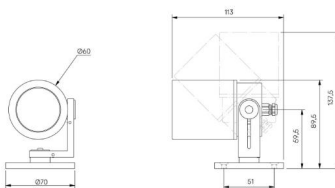

High-performance exterior spotlight system, for surface mounting to illuminate exterior architectural details and landscape illumination.

Product Description

The Frog is an IP66 exterior rated, adjustable and lockable spotlight. Constructed from precision-machined recycled aluminium, the spotlight features an anodised and powder-coated finish for enhanced durability and aesthetics. Provided with interchangeable optics from Very Narrow to Wide Flood to elliptical beams.

Key Features

- Sustainable construction: made from recycled aluminium with a weather resistant long-lasting anodised and powder-coated finish. Specialist finishes available on request.
- Fixed optics can be easily swapped from Very Narrow to Flood to elliptical beam options
- Snoot and Cowl options available.
- Tree and Spike mounted options available.
- Advanced dimming options: DALI, 0-10V, DMX and Wireless dimming, down to 0.1%.
- High-performance lighting: up to 98 CRI LEDs with interchangeable optical systems.