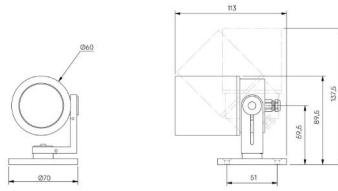

High-performance exterior spotlight system, for surface mounting to illuminate exterior architectural details and landscape illumination.

Product Description

The Frog is an IP66 exterior rated, adjustable and lockable spotlight. Constructed from precision-machined recycled aluminium, the spotlight features an anodised and powder-coated finish for enhanced durability and aesthetics. Provided with interchangeable optics from Very Narrow to Wide Flood to elliptical beams.

Key Features

- Sustainable construction: made from recycled aluminium with a weather resistant long-lasting anodised and powder-coated finish. Specialist finishes available on request.
- Fixed optics can be easily swapped from Very Narrow to Flood to elliptical beam options
- Snoot and Cowl options available.
- Tree and Spike mounted options available.
- Advanced dimming options: DALI, 0-10V, DMX and Wireless dimming, down to 0.1%.
- High-performance lighting: up to 98 CRI LEDs with interchangeable optical systems.