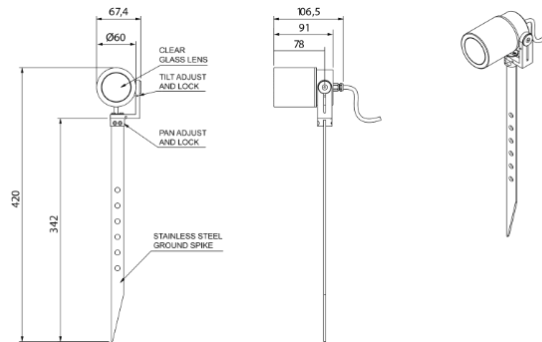

TBC

Beam

TBC

Finish

Matt Black

Attachments

Straight/Slash Cut Snoot (specified separately)

Secondary Lensing Accessories

Without accessories

High-Performance Exterior spotlight system, for soft landscaping to illuminate exterior architectural details and landscape illumination.

Product Description

The Frog Spike is an IP66 exterior rated, adjustable and lockable spotlight. Constructed from precision-machined recycled aluminium, the spotlight features an anodised and powder-coated finish for enhanced durability and aesthetics. Provided with interchangeable optics from Very Narrow to Wide Flood to elliptical beams.