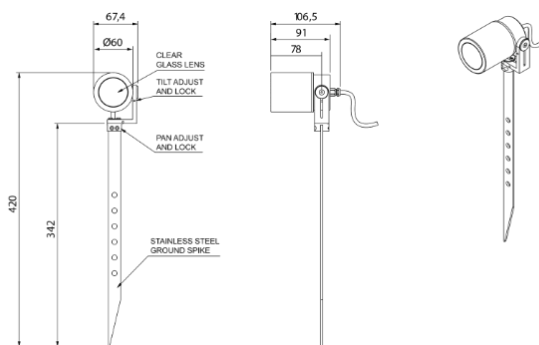

3000K

Beam

Wide Flood 53.1°

Finish

Matt Black

Attachments

Straight/Slash Cut Snoot (specified separately)

Secondary Lensing Accessories

With accessories

High-Performance Exterior spotlight system, for soft landscaping to illuminate exterior architectural details and landscape illumination.

Product Description

The Frog Spike is an IP66 exterior rated, adjustable and lockable spotlight. Constructed from precision-machined recycled aluminium, the spotlight features an anodised and powder-coated finish for enhanced durability and aesthetics. Provided with interchangeable optics from Very Narrow to Wide Flood to elliptical beams.