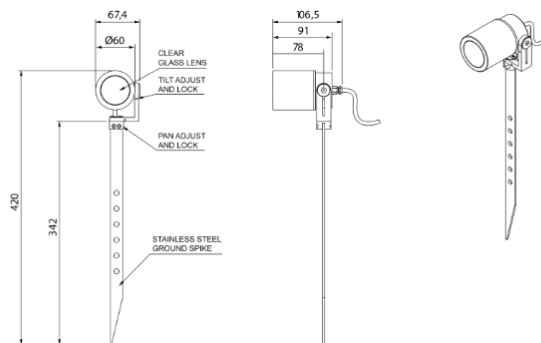

High-Performance Exterior spotlight system, for soft landscaping to illuminate exterior architectural details and landscape illumination.

Product Description

The Frog Spike is an IP66 exterior rated, adjustable and lockable spotlight. Constructed from precision-machined recycled aluminium, the spotlight features an anodised and powder-coated finish for enhanced durability and aesthetics. Provided with interchangeable optics from Very Narrow to Wide Flood to elliptical beams.

Key Features

- Sustainable construction: made from recycled aluminium with a weather resistant long-lasting anodised and powder-coated finish. Specialist finishes available on request.
- Fixed optics can be easily swapped from Very Narrow to Flood to elliptical beam options
- Snoot and Cowl options available.
- Surface and Tree mounted options available.
- Advanced dimming options: DALI, 0-10V, DMX and Wireless dimming, down to 0.1%.
- High-performance lighting: up to 98 CRI LEDs with interchangeable optical systems.