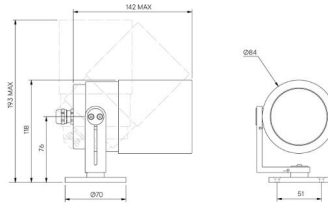

High-performance exterior spotlight system, for ceiling and wall mounting to illuminate exterior architectural details and landscape illumination.

Product Description

The Croc is a high power IP66 exterior rated, adjustable and lockable spotlight.

Constructed from precision-machined recycled aluminium, the spotlight features an anodised and powder-coated finish for enhanced durability and aesthetics. Provided with interchangeable optics from Very Narrow to Wide Flood, additional lenses can be added for glare control or to create elliptical beam spreads.

Key Features

- Sustainable construction: made from recycled aluminium with a weather resistant long-lasting anodised and powder-coated finish. Specialist finishes available on request.
- Fixed optics can be easily swapped from Very Narrow to Flood options, capable of holding up to two additional lens accessories.
- Snoot and Cowl options available.
- Tree and Spike mounted options available.
- Advanced dimming options: DALI, 0-10V, DMX and Wireless dimming, down to 0.1%.
- High-performance lighting: up to 98 CRI LEDs with interchangeable optical systems.