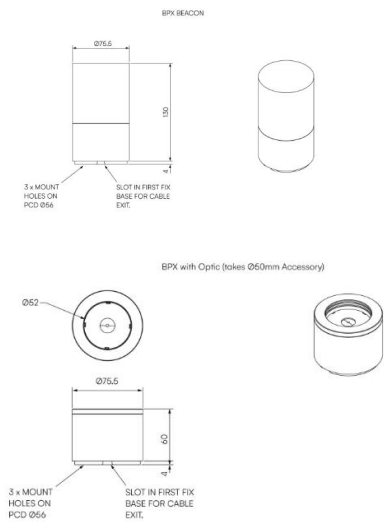

Modular, high-performance spotlight system, for ceiling, wall and tabletop lighting applications.

Product Description

The BPX is a compact, minimal and modular lighting system that can be easily adapted. BPX is often the building block from which custom fittings are built.

Engineered to accommodate both fixed interchangeable optics with additional lensing accessories, or decorative frosted diffuser options.

Constructed from extruded and precision-machined recycled aluminium, the spotlight features an anodised and powder-coated finish for enhanced durability and aesthetics.

Key Features

- Sustainable construction: made from recycled aluminium with a long-lasting anodised and powder-coated finish. Specialist finishes available on request.
- Fixed optics can be easily swapped to decorative frosted diffuser options.
- Advanced dimming options: DALI, 0-10V, DMX and Wireless dimming, down to 0.1%.
- High-performance lighting: up to 98 CRI LEDs with interchangeable optical systems.
- Capable of ceiling, wall and table mounting.

Compliance

Technical