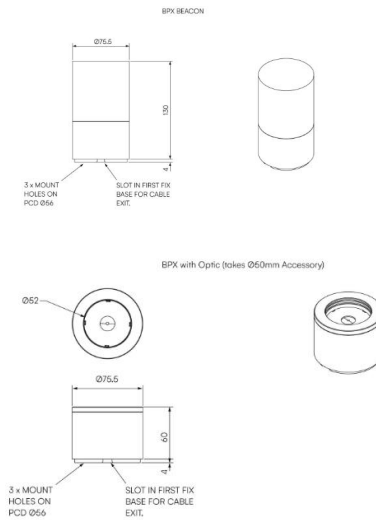

Modular, high-performance spotlight system, for ceiling, wall and tabletop lighting applications.

Product Description

The BPX is a compact, minimal and modular lighting system that can be easily adapted. BPX is often the building block from which custom fittings are built.

Engineered to accommodate both fixed interchangeable optics with additional lensing accessories, or decorative frosted diffuser options.

Constructed from extruded and precision-machined recycled aluminium, the spotlight features an anodised and powder-coated finish for enhanced durability and aesthetics.

Key Features

- Sustainable construction: made from recycled aluminium with a long-lasting anodised and powder-coated finish. Specialist finishes available on request.
- Fixed optics can be easily swapped to decorative frosted diffuser options.
- Advanced dimming options: DALI, 0-10V, DMX and Wireless dimming, down to 0.1%.
- High-performance lighting: up to 98 CRI LEDs with interchangeable optical systems.
- Capable of ceiling, wall and table mounting.

Compliance

Technical