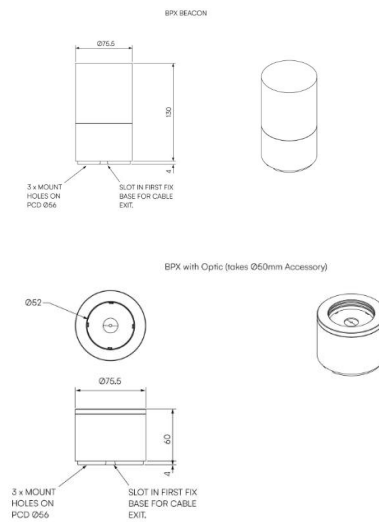

Modular, high-performance spotlight system, for ceiling, wall and tabletop lighting applications.

Product Description

The BPX is a compact, minimal and modular lighting system that can be easily adapted. BPX is often the building block from which custom fittings are built.

Engineered to accommodate both fixed interchangeable optics with additional lensing accessories, or decorative frosted diffuser options.

Constructed from extruded and precision-machined recycled aluminium, the spotlight features an anodised and powder-coated finish for enhanced durability and aesthetics.

Key Features

- Sustainable construction: made from recycled aluminium with a long-lasting anodised and powder-coated finish. Specialist finishes available on request.
- Fixed optics can be easily swapped to decorative frosted diffuser options.
- Advanced dimming options: DALI, 0-10V, DMX and Wireless dimming, down to 0.1%.
- High-performance lighting: up to 98 CRI LEDs with interchangeable optical systems.
- Capable of ceiling, wall and table mounting.

Compliance

Technical