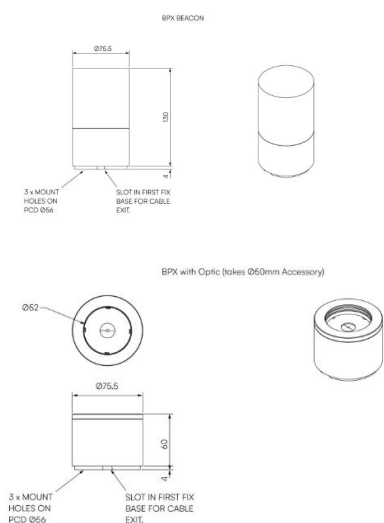

Modular, high-performance spotlight system, for ceiling, wall and tabletop lighting applications.

Product Description

The BPX is a compact, minimal and modular lighting system that can be easily adapted. BPX is often the building block from which custom fittings are built.

Engineered to accommodate both fixed interchangeable optics with additional lensing accessories, or decorative frosted diffuser options.

Constructed from extruded and precision-machined recycled aluminium, the spotlight features an anodised and powder-coated finish for enhanced durability and aesthetics.

Key Features

- Sustainable construction: made from recycled aluminium with a long-lasting anodised and powder-coated finish. Specialist finishes available on request.
- Fixed optics can be easily swapped to decorative frosted diffuser options.
- Advanced dimming options: DALI, 0-10V, DMX and Wireless dimming, down to 0.1%.
- High-performance lighting: up to 98 CRI LEDs with interchangeable optical systems.
- Capable of ceiling, wall and table mounting.

Compliance

Technical