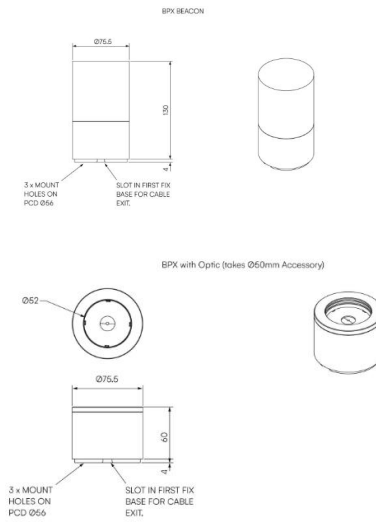

Modular, high-performance spotlight system, for ceiling, wall and tabletop lighting applications.

Product Description

The BPX is a compact, minimal and modular lighting system that can be easily adapted. BPX is often the building block from which custom fittings are built.

Engineered to accommodate both fixed interchangeable optics with additional lensing accessories, or decorative frosted diffuser options.

Constructed from extruded and precision-machined recycled aluminium, the spotlight features an anodised and powder-coated finish for enhanced durability and aesthetics.

Key Features

- Sustainable construction: made from recycled aluminium with a long-lasting anodised and powder-coated finish. Specialist finishes available on request.
- Fixed optics can be easily swapped to decorative frosted diffuser options.
- Advanced dimming options: DALI, 0-10V, DMX and Wireless dimming, down to 0.1%.
- High-performance lighting: up to 98 CRI LEDs with interchangeable optical systems.
- Capable of ceiling, wall and table mounting.

Compliance

Technical