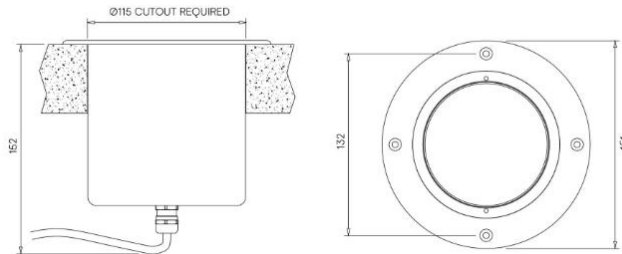

Exterior in-ground recessed adjustable and lockable uplighter, for enhancing architectural details, gardens and pathways.

Product Description

The Badger is a high output IP66 rated adjustable and lockable exterior up light, designed to highlight textures, add depth to trees, sculptures, facades and other outdoor features. Perfect for both commercial and residential applications, ideal for bringing landscapes to life after dark.

Machined from recycled aluminium with an anodised finish for enhanced durability and a toughened glass lens.

Key Features

- Sustainable construction: made from recycled aluminium with a weather resistant long-lasting anodised and powder-coated finish. Specialist finishes available on request.
- Adjustment providing up to +/- 25° of tilt and 360° of pan rotation with locking mechanism.
- Interchangeable optics to allow Very Narrow to Wide Flood with the addition of secondary lenses to create elliptical beam options.
- Advanced dimming options: DALI, 0-10V, and Wireless dimming, down to 0.1%.
- High-performance lighting: Up to 98 CRI LEDs.
- First fix installation sleeve available for mounting.