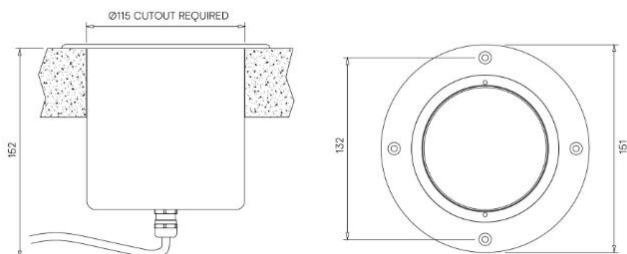

Exterior in-ground recessed adjustable and lockable uplighter, for enhancing architectural details, gardens and pathways.

Product Description

The Badger is a high output IP66 rated adjustable and lockable exterior up light, designed to highlight textures, add depth to trees, sculptures, facades and other outdoor features. Perfect for both commercial and residential applications, ideal for bringing landscapes to life after dark.

Machined from recycled aluminium with an anodised finish for enhanced durability and a toughened glass lens.

Key Features

- Sustainable construction: made from recycled aluminium with a weather resistant long-lasting anodised and powder-coated finish. Specialist finishes available on request.
- Adjustment providing up to +/- 25° of tilt and 360° of pan rotation with locking mechanism.
- Interchangeable optics to allow Very Narrow to Wide Flood with the addition of secondary lenses to create elliptical beam options.
- Advanced dimming options: DALI, 0-10V, and Wireless dimming, down to 0.1%.
- High-performance lighting: Up to 98 CRI LEDs.
- First fix installation sleeve available for mounting.