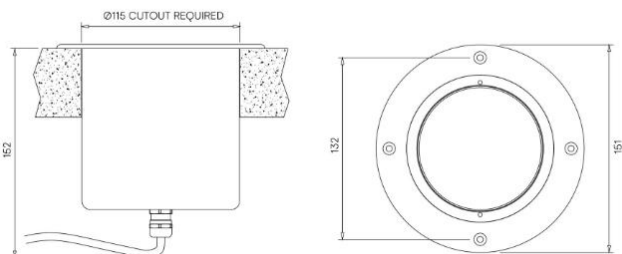

Narrow 18.3°

Finish

Anodised Clear

Mounting Method

First Fix Installation Sleeve (Specified Separately)

Secondary Lensing Accessories

With accessories

Exterior in-ground recessed adjustable and lockable uplighter, for enhancing architectural details, gardens and pathways.