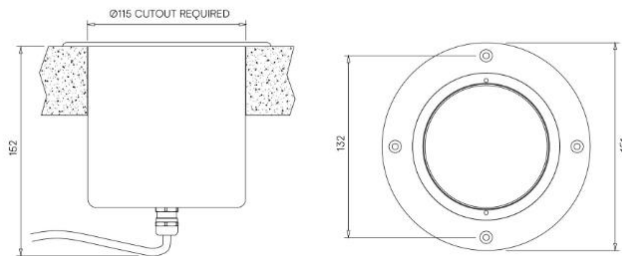

Exterior in-ground recessed adjustable and lockable uplighter, for enhancing architectural details, gardens and pathways.

Product Description

The Badger is a high output IP66 rated adjustable and lockable exterior up light, designed to highlight textures, add depth to trees, sculptures, facades and other outdoor features. Perfect for both commercial and residential applications, ideal for bringing landscapes to life after dark.

Machined from recycled aluminium with an anodised finish for enhanced durability and a toughened glass lens.

Key Features

- Sustainable construction: made from recycled aluminium with a weather resistant long-lasting anodised and powder-coated finish. Specialist finishes available on request.
- Adjustment providing up to +/- 25° of tilt and 360° of pan rotation with locking mechanism.
- Interchangeable optics to allow Very Narrow to Wide Flood with the addition of secondary lenses to create elliptical beam options.
- Advanced dimming options: DALI, 0-10V, and Wireless dimming, down to 0.1%.
- High-performance lighting: Up to 98 CRI LEDs.
- First fix installation sleeve available for mounting.