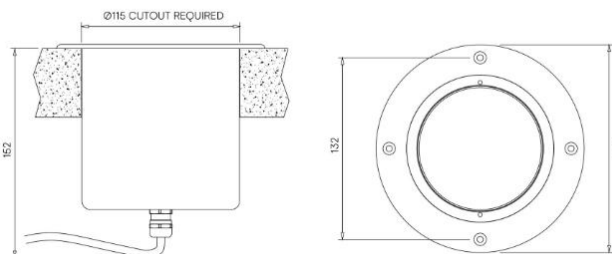

Exterior in-ground recessed adjustable and lockable uplighter, for enhancing architectural details, gardens and pathways.

Product Description

The Badger is a high output IP66 rated adjustable and lockable exterior up light, designed to highlight textures, add depth to trees, sculptures, facades and other outdoor features. Perfect for both commercial and residential applications, ideal for bringing landscapes to life after dark.

Machined from recycled aluminium with an anodised finish for enhanced durability and a toughened glass lens.

Key Features

- Sustainable construction: made from recycled aluminium with a weather resistant long-lasting anodised and powder-coated finish. Specialist finishes available on request.
- Adjustment providing up to +/- 25° of tilt and 360° of pan rotation with locking mechanism.
- Interchangeable optics to allow Very Narrow to Wide Flood with the addition of secondary lenses to create elliptical beam options.
- Advanced dimming options: DALI, 0-10V, and Wireless dimming, down to 0.1%.
- High-performance lighting: Up to 98 CRI LEDs.
- First fix installation sleeve available for mounting.