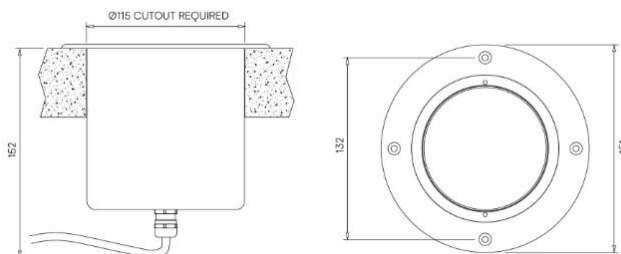

Exterior in-ground recessed adjustable and lockable uplighter, for enhancing architectural details, gardens and pathways.

Product Description

The Badger is a high output IP66 rated adjustable and lockable exterior up light, designed to highlight textures, add depth to trees, sculptures, facades and other outdoor features. Perfect for both commercial and residential applications, ideal for bringing landscapes to life after dark.

Machined from recycled aluminium with an anodised finish for enhanced durability and a toughened glass lens.

Key Features

- Sustainable construction: made from recycled aluminium with a weather resistant long-lasting anodised and powder-coated finish. Specialist finishes available on request.
- Adjustment providing up to +/- 25° of tilt and 360° of pan rotation with locking mechanism.
- Interchangeable optics to allow Very Narrow to Wide Flood with the addition of secondary lenses to create elliptical beam options.
- Advanced dimming options: DALI, 0-10V, and Wireless dimming, down to 0.1%.
- High-performance lighting: Up to 98 CRI LEDs.
- First fix installation sleeve available for mounting.