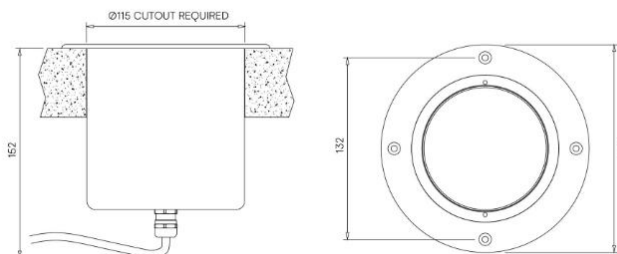

Exterior in-ground recessed adjustable and lockable uplighter, for enhancing architectural details, gardens and pathways.

Product Description

The Badger is a high output IP66 rated adjustable and lockable exterior up light, designed to highlight textures, add depth to trees, sculptures, facades and other outdoor features. Perfect for both commercial and residential applications, ideal for bringing landscapes to life after dark.

Machined from recycled aluminium with an anodised finish for enhanced durability and a toughened glass lens.

Key Features

- Sustainable construction: made from recycled aluminium with a weather resistant long-lasting anodised and powder-coated finish. Specialist finishes available on request.
- Adjustment providing up to +/- 25° of tilt and 360° of pan rotation with locking mechanism.
- Interchangeable optics to allow Very Narrow to Wide Flood with the addition of secondary lenses to create elliptical beam options.
- Advanced dimming options: DALI, 0-10V, and Wireless dimming, down to 0.1%.
- High-performance lighting: Up to 98 CRI LEDs.
- First fix installation sleeve available for mounting.