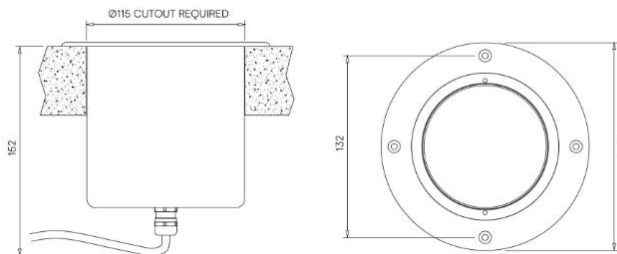

Exterior in-ground recessed adjustable and lockable uplighter, for enhancing architectural details, gardens and pathways.

Product Description

The Badger is a high output IP66 rated adjustable and lockable exterior up light, designed to highlight textures, add depth to trees, sculptures, facades and other outdoor features. Perfect for both commercial and residential applications, ideal for bringing landscapes to life after dark.

Machined from recycled aluminium with an anodised finish for enhanced durability and a toughened glass lens.

Key Features

- Sustainable construction: made from recycled aluminium with a weather resistant long-lasting anodised and powder-coated finish. Specialist finishes available on request.
- Adjustment providing up to +/- 25° of tilt and 360° of pan rotation with locking mechanism.
- Interchangeable optics to allow Very Narrow to Wide Flood with the addition of secondary lenses to create elliptical beam options.
- Advanced dimming options: DALI, 0-10V, and Wireless dimming, down to 0.1%.
- High-performance lighting: Up to 98 CRI LEDs.
- First fix installation sleeve available for mounting.