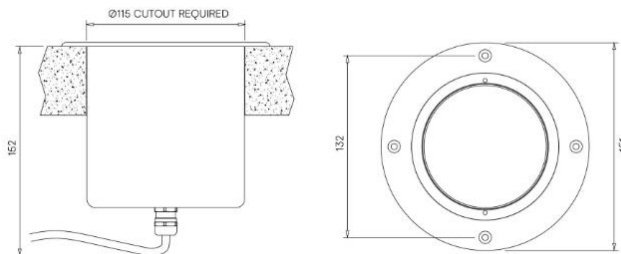

Exterior in-ground recessed adjustable and lockable uplighter, for enhancing architectural details, gardens and pathways.

Product Description

The Badger is a high output IP66 rated adjustable and lockable exterior up light, designed to highlight textures, add depth to trees, sculptures, facades and other outdoor features. Perfect for both commercial and residential applications, ideal for bringing landscapes to life after dark.

Machined from recycled aluminium with an anodised finish for enhanced durability and a toughened glass lens.

Key Features

- Sustainable construction: made from recycled aluminium with a weather resistant long-lasting anodised and powder-coated finish. Specialist finishes available on request.
- Adjustment providing up to +/- 25° of tilt and 360° of pan rotation with locking mechanism.
- Interchangeable optics to allow Very Narrow to Wide Flood with the addition of secondary lenses to create elliptical beam options.
- Advanced dimming options: DALI, 0-10V, and Wireless dimming, down to 0.1%.
- High-performance lighting: Up to 98 CRI LEDs.
- First fix installation sleeve available for mounting.