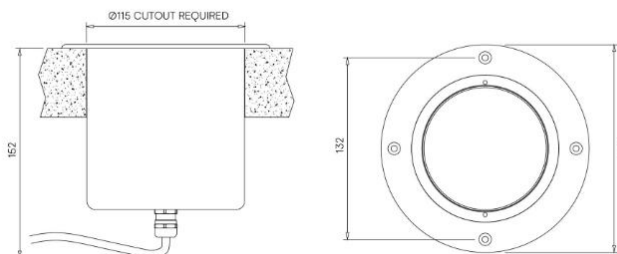

Flood 35.2°

Finish

TBC

Mounting Method

First Fix Installation Sleeve (Specified Separately)

Secondary Lensing Accessories

Without accessories

Exterior in-ground recessed adjustable and lockable uplighter, for enhancing architectural details, gardens and pathways.