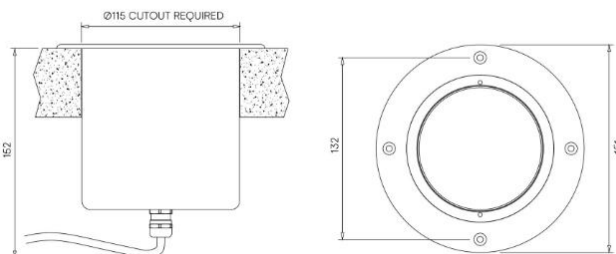

Exterior in-ground recessed adjustable and lockable uplighter, for enhancing architectural details, gardens and pathways.

Product Description

The Badger is a high output IP66 rated adjustable and lockable exterior up light, designed to highlight textures, add depth to trees, sculptures, facades and other outdoor features. Perfect for both commercial and residential applications, ideal for bringing landscapes to life after dark.

Machined from recycled aluminium with an anodised finish for enhanced durability and a toughened glass lens.

Key Features

- Sustainable construction: made from recycled aluminium with a weather resistant long-lasting anodised and powder-coated finish. Specialist finishes available on request.
- Adjustment providing up to +/- 25° of tilt and 360° of pan rotation with locking mechanism.
- Interchangeable optics to allow Very Narrow to Wide Flood with the addition of secondary lenses to create elliptical beam options.
- Advanced dimming options: DALI, 0-10V, and Wireless dimming, down to 0.1%.
- High-performance lighting: Up to 98 CRI LEDs.
- First fix installation sleeve available for mounting.