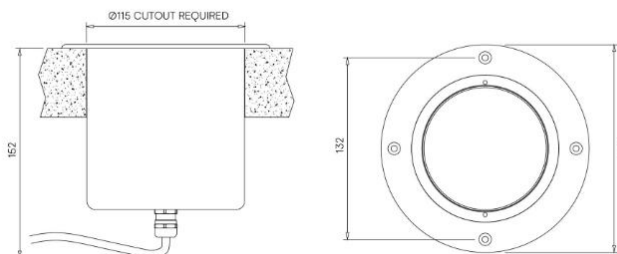

Narrow 18.3°

Finish

Anodised Clear

Mounting Method

First Fix Installation Sleeve (Specified Separately)

Secondary Lensing Accessories

Without accessories

Exterior in-ground recessed adjustable and lockable uplighter, for enhancing architectural details, gardens and pathways.