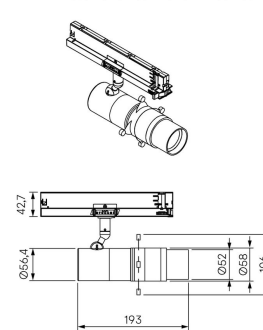

ZTA.50 Mains Track Framer - Adjustable Beam

ZTA.50 Mains Track Framer - Fixed Beam