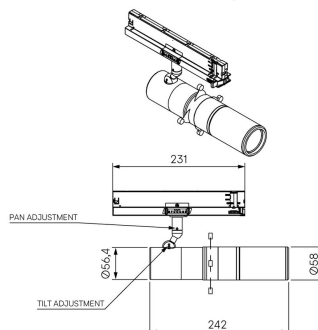

ZTA.50 Mains Track Framer - Adjustable Beam