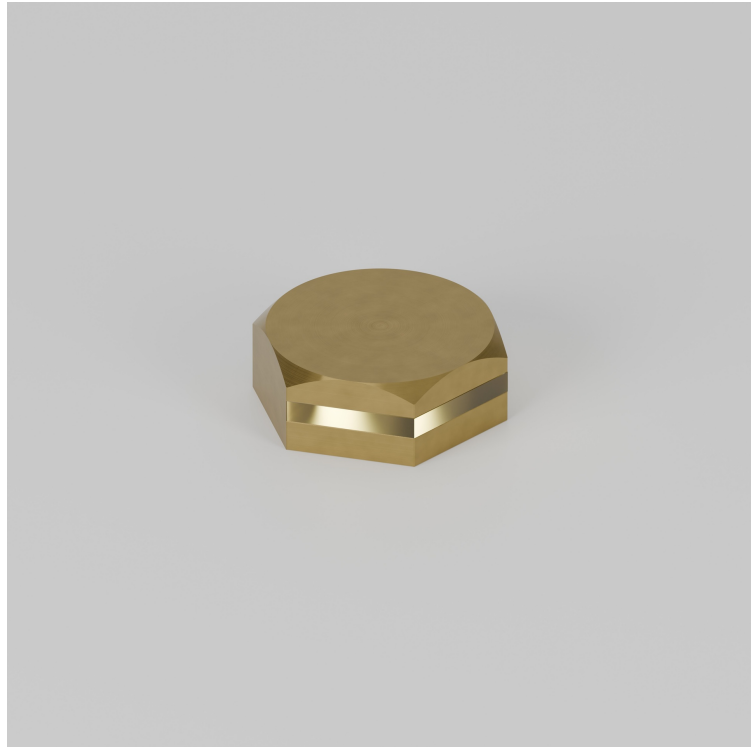

STOANE LIGHTING

EQUIPMENT DESIGN + MANUFACTURE

Bolt-Pip STD-000481-0005

Miniature exterior semi-recessed marker light, providing soft and low levels of light for pathways to assist with wayfinding.

Product Description

The Bolt-Pip is a miniature IP66 rated marker light. Machined from Brass or 316 Stainless Steel for enhanced durability. It is useful for various applications such as pathway and step lighting and can be used both internally or externally.

Key Features

- Robust construction: made from Brass or 316 Stainless Steel. Specialist finishes available on request.
- Low levels of light distribution for visual comfort.
- Advanced dimming options: DALI, 0-10V, and Wireless dimming, down to 0.1%.
- High-performance lighting: up to 97 CRI LEDs.

STOANE LIGHTING

EQUIPMENT DESIGN + MANUFACTURE

Bolt-Pip STD-000481-0005

Configured Product

CCT

2700K

Finish

Brass