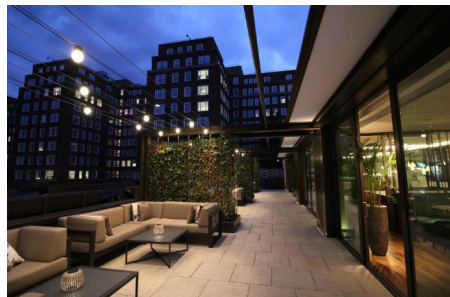

Key Features

- Sustainable construction: made from recycled aluminium with a weather resistant long-lasting anodised and powder-coated finish. Specialist finishes available on request.
- IK10 rated.
- Adjustable beam angles with interchangeable optics with no upward light spill.
- Specialist Globe diffuser for decorative glow.
- Advanced dimming options: DALI, 0-10V, DMX and Wireless dimming, down to 0.1%.
- High-performance lighting: Up to 90 CRI LEDs