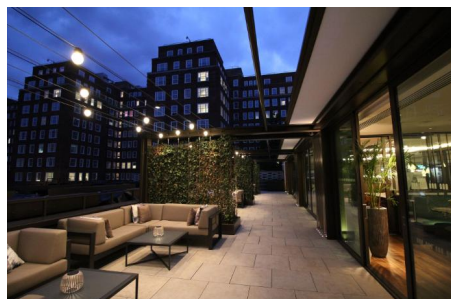

Key Features

- Sustainable construction: made from recycled aluminium with a weather resistant long-lasting anodised and powder-coated finish. Specialist finishes available on request.
- IK10 rated.
- Adjustable beam angles with interchangeable optics with no upward light spill.
- Specialist Globe diffuser for decorative glow.
- Advanced dimming options: DALI, 0-10V, DMX and Wireless dimming, down to 0.1%.
- High-performance lighting: Up to 90 CRI LEDs