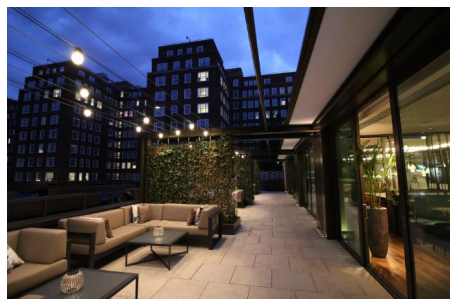

Key Features

- Sustainable construction: made from recycled aluminium with a weather resistant long-lasting anodised and powder-coated finish. Specialist finishes available on request.
- IK10 rated.
- Adjustable beam angles with interchangeable optics with no upward light spill.
- Specialist Globe diffuser for decorative glow.
- Advanced dimming options: DALI, 0-10V, DMX and Wireless dimming, down to 0.1%.
- High-performance lighting: Up to 90 CRI LEDs