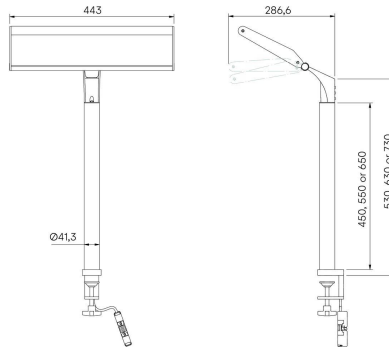

## The Workplace Light (Desk Clamp)

STD-000400-0013

### Configured Product

Finish \_\_\_\_\_

Anodised Clear

End Caps \_\_\_\_\_

Recycled Plastic

Stem Height \_\_\_\_\_

650mm

Versatile task lighting system, designed to provide good quality working light whilst enhancing alertness, improving mood and sleep.