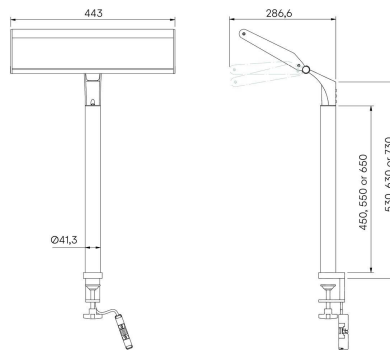

## The Workplace Light (Desk Clamp)

STD-000400-0010

### Configured Product

Finish \_\_\_\_\_

Anodised Black

End Caps \_\_\_\_\_

Aluminium

Stem Height \_\_\_\_\_

550mm

Versatile task lighting system, designed to provide good quality working light whilst enhancing alertness, improving mood and sleep.

### Product Description

The Workplace Light has been at the heart of research conducted with UK lighting designers and UCL indicating that working with  $>250$  m-EDI lux vertical to the eye for the earlier portion of the day (countered with significantly less in the latter part of the day, and virtually none after bedtime), can improve productivity, mood and sleep. Fitted with innovative optical system to ensure maximum visual comfort and optimised m-EDI lux delivery. Includes both a desk clamp and through-desk mounted version. Also capable of monitor mounting.