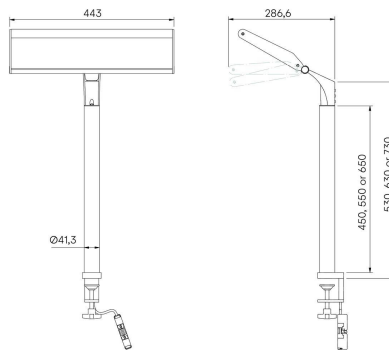

The Workplace Light (Desk Clamp)

STD-000400-0009

Configured Product

Finish _____

TBC

End Caps _____

Aluminium

Stem Height _____

TBC

Versatile task lighting system, designed to provide good quality working light whilst enhancing alertness, improving mood and sleep.

Product Description

The Workplace Light has been at the heart of research conducted with UK lighting designers and UCL indicating that working with >250 m-EDI lux vertical to the eye for the earlier portion of the day (countered with significantly less in the latter part of the day, and virtually none after bedtime), can improve productivity, mood and sleep. Fitted with innovative optical system to ensure maximum visual comfort and optimised m-EDI lux delivery. Includes both a desk clamp and through-desk mounted version. Also capable of monitor mounting.