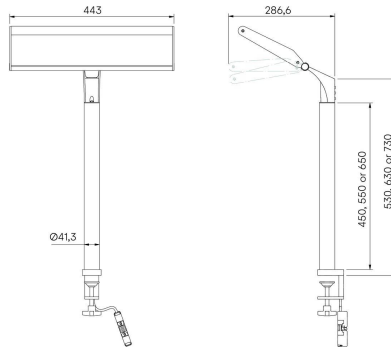

The Workplace Light (Desk Clamp)

STD-000400-0008

Configured Product

Finish _____

TBC

End Caps _____

TBD

Stem Height _____

TBC

Versatile task lighting system, designed to provide good quality working light whilst enhancing alertness, improving mood and sleep.

Product Description

The Workplace Light has been at the heart of research conducted with UK lighting designers and UCL indicating that working with >250 m-EDI lux vertical to the eye for the earlier portion of the day (countered with significantly less in the latter part of the day, and virtually none after bedtime), can improve productivity, mood and sleep. Fitted with innovative optical system to ensure maximum visual comfort and optimised m-EDI lux delivery. Includes both a desk clamp and through-desk mounted version. Also capable of monitor mounting.