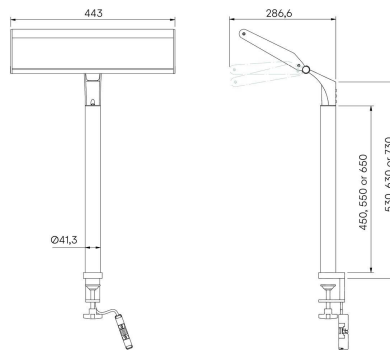

The Workplace Light (Desk Clamp)

STD-000400-0002

Configured Product

Finish _____

Anodised Black

End Caps _____

Recycled Plastic

Stem Height _____

450mm

The Workplace Light (Desk Clamp)

STD-000400-0002

Versatile task lighting system, designed to provide good quality working light whilst enhancing alertness, improving mood and sleep.

Product Description